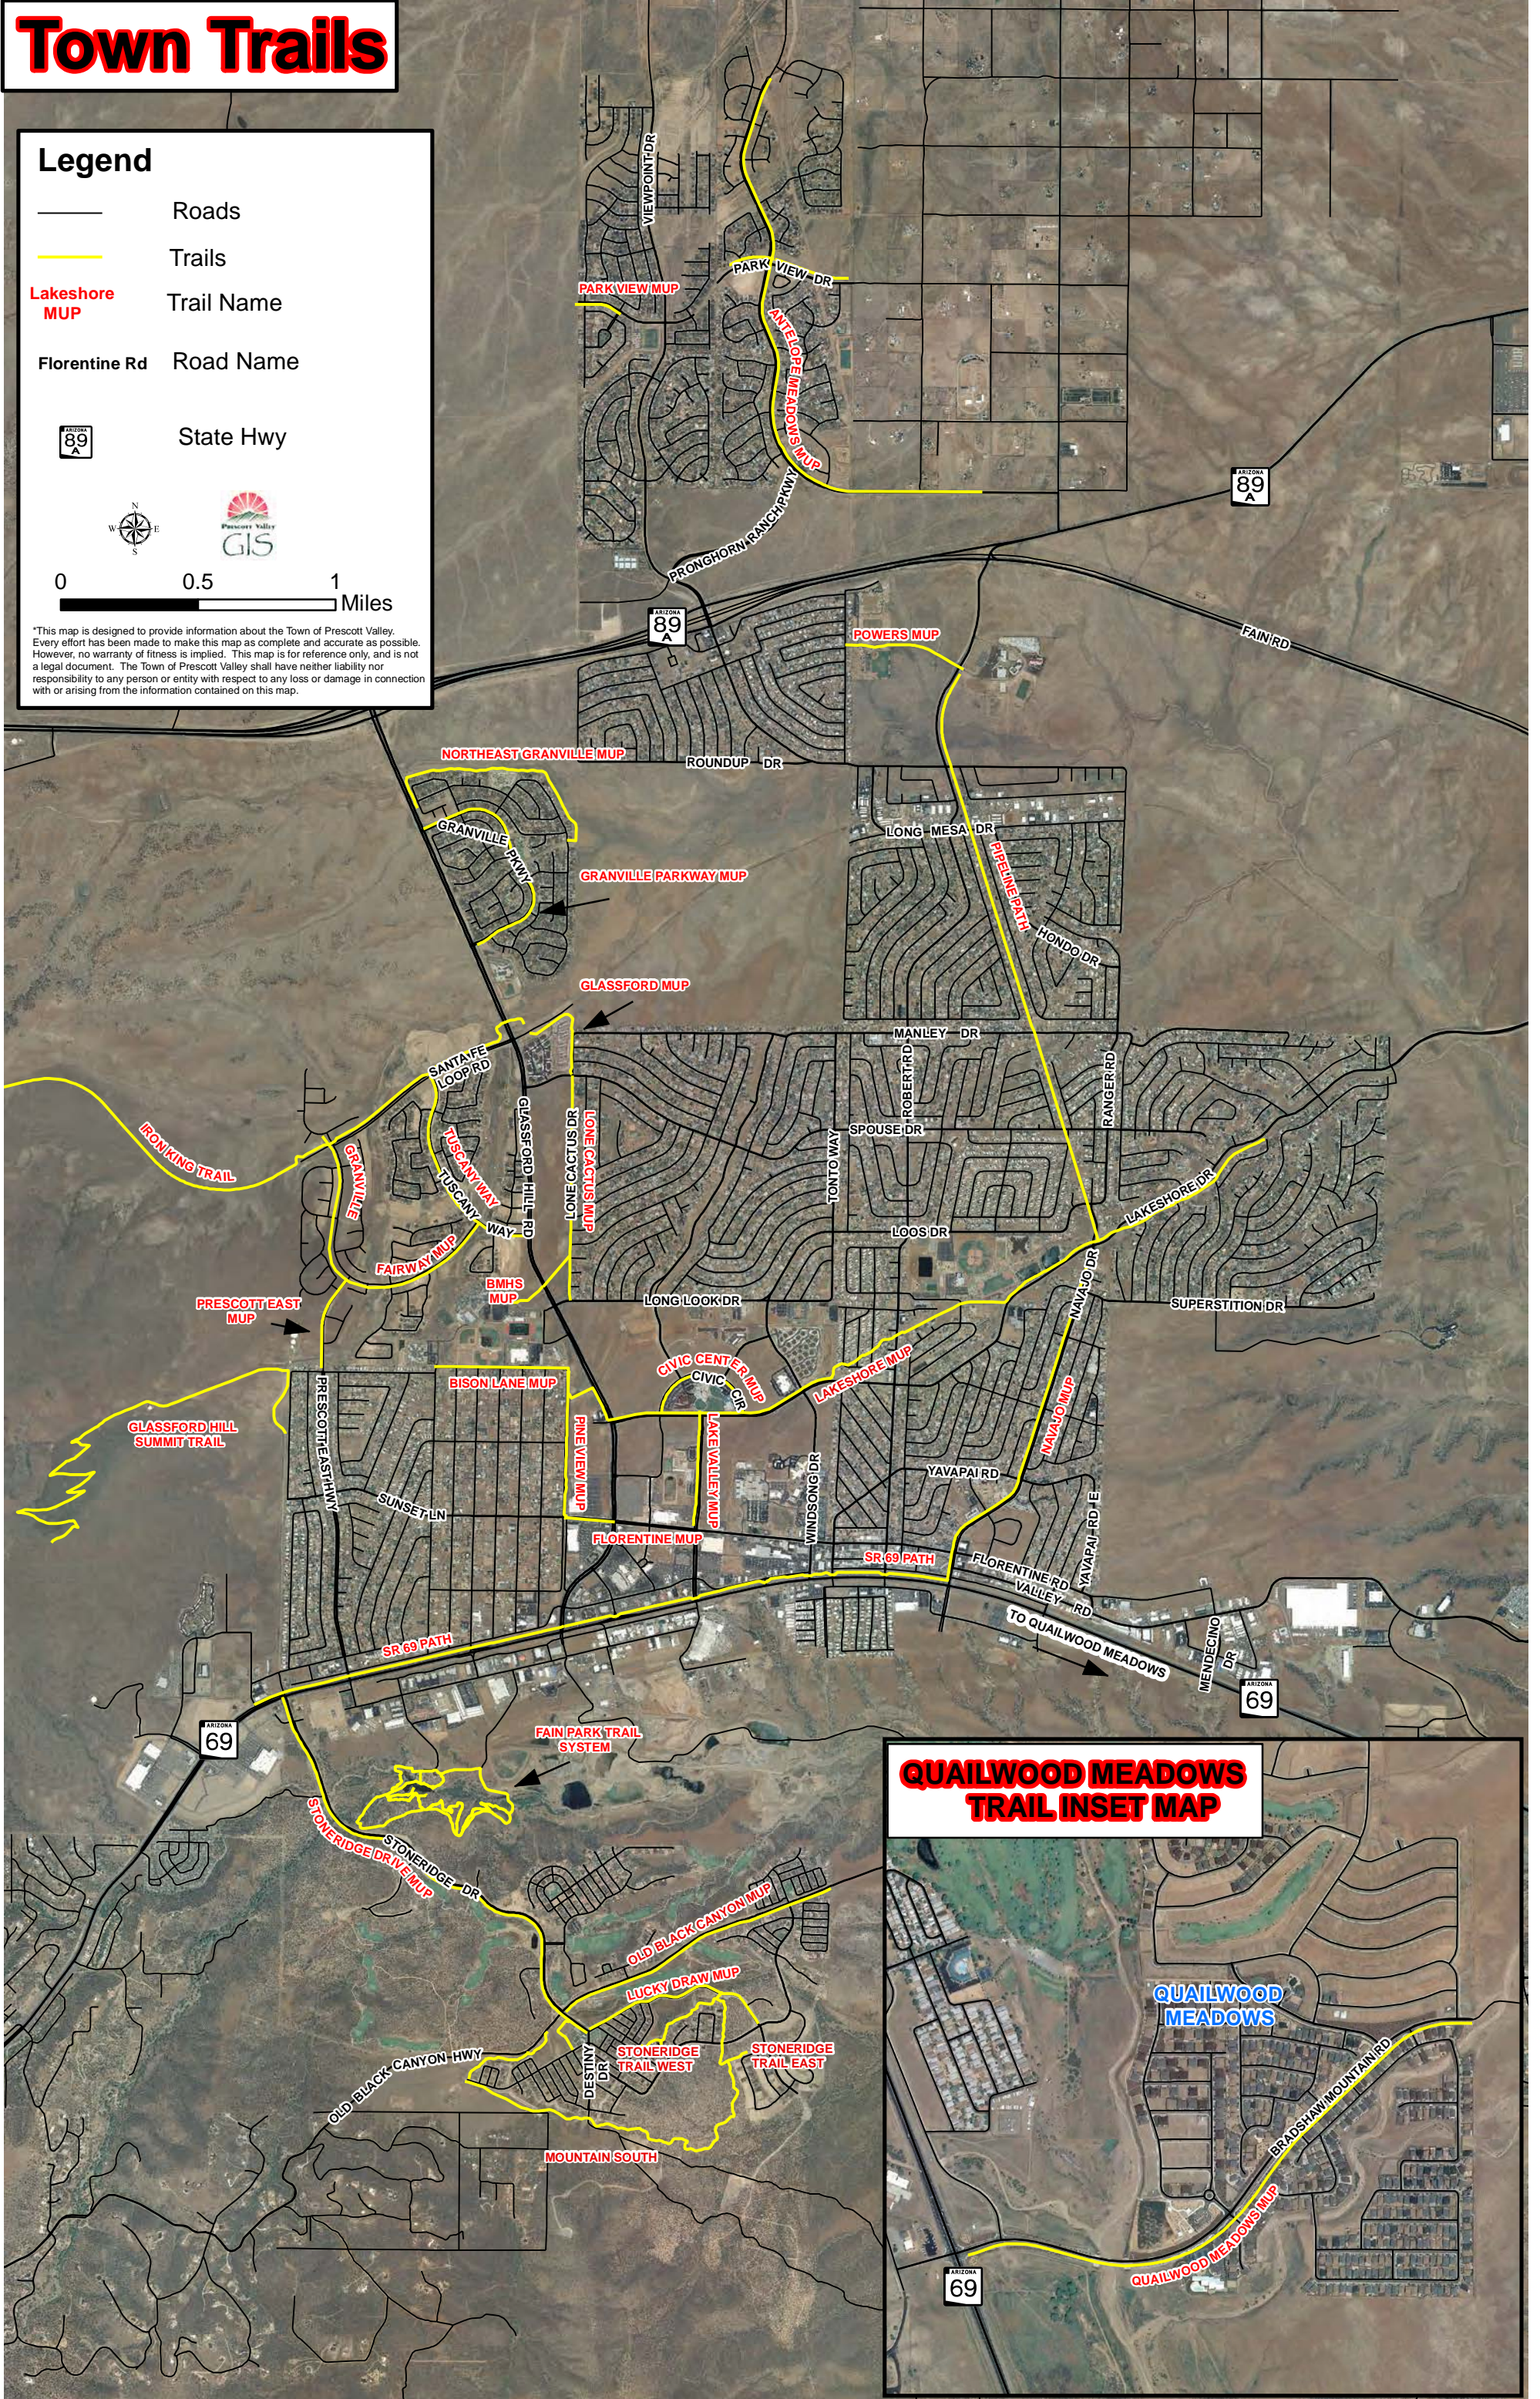

Town Trails

Legend

- Roads
- Trails
- **Lakeshore MUP** Trail Name
- **Florentine Rd** Road Name

State Hwy

0 0.5 1 Miles